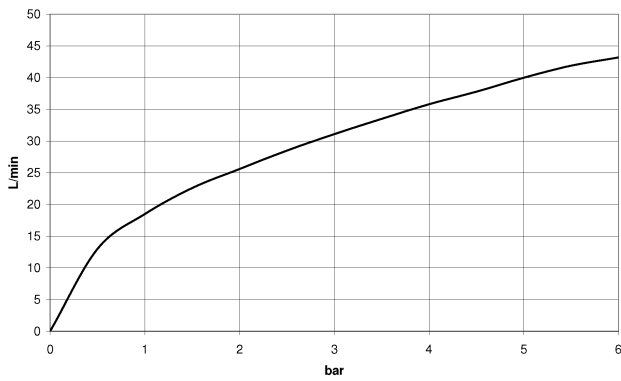

Bathtub - CL.1

Deck valve clockwise-closing hot - polished chrome

Article number: 20 000 715-00

- 1-1/4" hole diameter
- Flange 2-3/8" x 2-3/8"
- Fittings group in compliance with DIN 4109: 1
- (ADA)

polished chrome

Dimensional drawing

All dimensions in mm / inch = mm x 0,0394

Bathtub - CL.1
Deck valve clockwise-closing hot - polished chrome
Article number: 20 000 715-00

Flow rate chart

Bathtub - CL.1

Deck valve clockwise-closing hot - polished chrome