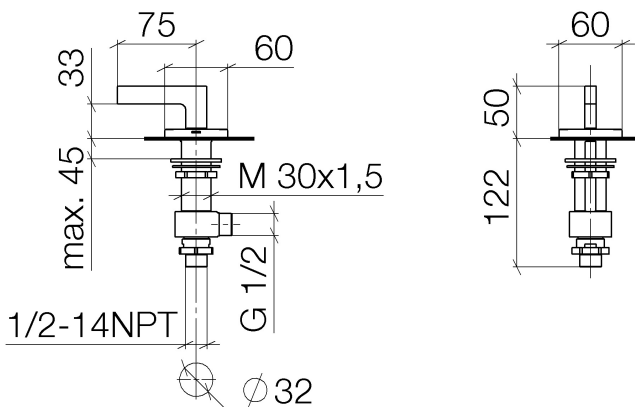

Bathtub - CL.1

Deck valve clockwise-closing hot - polished chrome

Article number: 20 000 715-00

- 1-1/4" hole diameter
- Flange 2-3/8" x 2-3/8"
- Fittings group in compliance with DIN 4109: 1
- (ADA)

polished chrome

Dimensional drawing

All dimensions in mm / inch = mm x 0,0394

Bathtub - CL.1
Deck valve clockwise-closing hot - polished chrome
Article number: 20 000 715-00

Flow rate chart

Bathtub - CL.1

Deck valve clockwise-closing hot - polished chrome